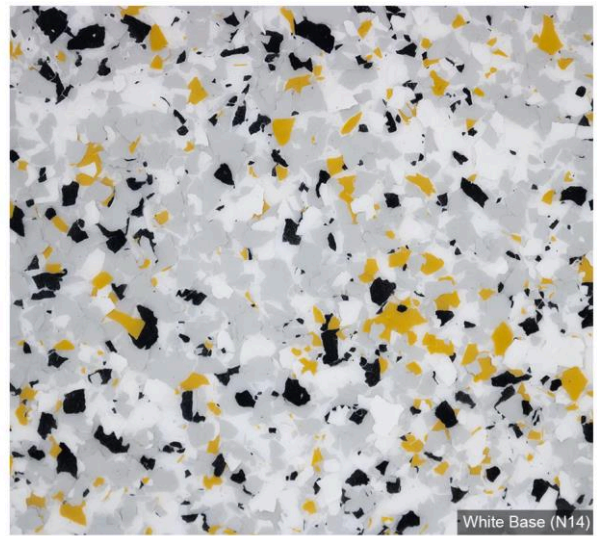

American Granite

Armidale Granite

Australian Camel

Barn Owl

Bilby

Black Opal

Bluestone

Camo White

Carbonite Grey

American Granite  
Featuring Hope

Bilby  
Featuring Jasmine

Black Opal  
Featuring Zara

White Base (N14)

**Emu**  
Featuring Lucy

Light Grey Base (N35)

**Salt & Pepper**  
Featuring Molly

White Base (N14)

**Wedgetail**  
Featuring Coco

White Base (N14)

**White Smoke**  
Featuring Destiny

White Base (N14)

**Wild Bear**  
Featuring Snowflake

Merino Base (Y56)

**Crocodile**

Fernwood White

Firefox

Firetail

Frisled Neck

Great Outback

Great White

Hammerhead

Ironstone