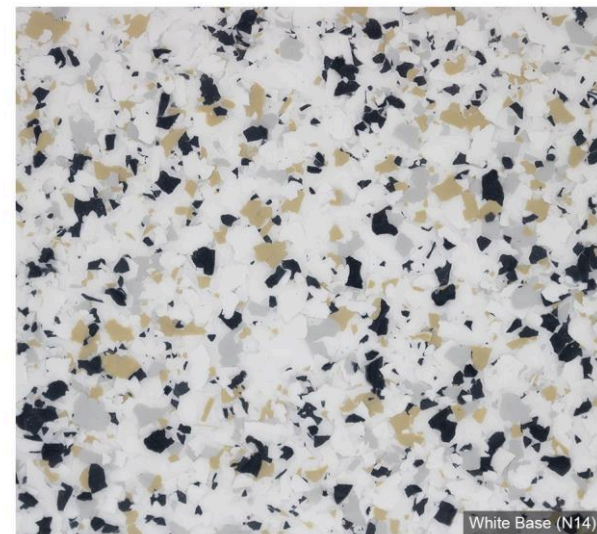

American Granite

Armidale Granite

Australian Camel

Barn Owl

Bilby

Black Opal

Bluestone

Camo White

Carbonite Grey

American Granite  
Featuring Hope

Bilby  
Featuring Jasmine

Black Opal  
Featuring Zara

White Base (N14)

**Emu**  
Featuring Lucy

Light Grey Base (N35)

**Salt & Pepper**  
Featuring Molly

Fernwood White

Firefox

Firetail

Frisled Neck

Great Outback

Great White

Hammerhead

Ironstone

Kangaroo

Kookaburra

Moonlight

Moroccan Tan

New Gaol

Penguin

Platypus

Rainforest