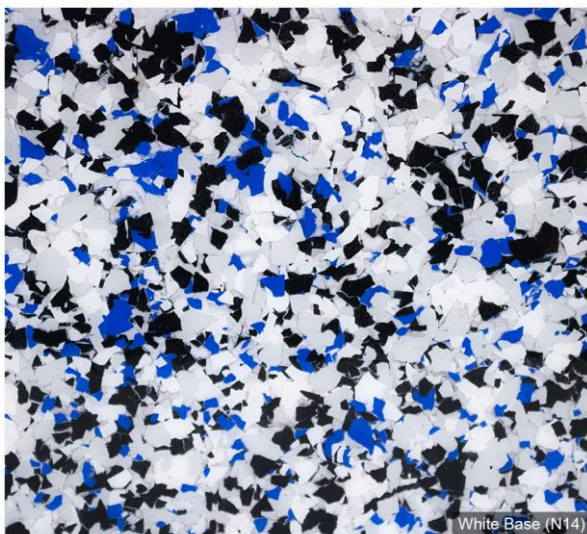

Carbonite Grey

American Granite  
Featuring Hope

Bilby  
Featuring Jasmine

Black Opal  
Featuring Zara

White Base (N14)

**Emu**  
Featuring Lucy

Light Grey Base (N35)

**Salt & Pepper**  
Featuring Molly

White Base (N14)

**Wedgetail**  
Featuring Coco

White Base (N14)

**White Smoke**  
Featuring Destiny

White Base (N14)

**Wild Bear**  
Featuring Snowflake

Merino Base (Y56)

**Crocodile**

Daintree Forest

Davy Snow

Denim Light

Desert Stone

Didgeridoo

Dingo

Emu

Espresso

Fernwood White

Firefox

Firetail

Frisled Neck

Great Outback

Great White

Hammerhead

Ironstone