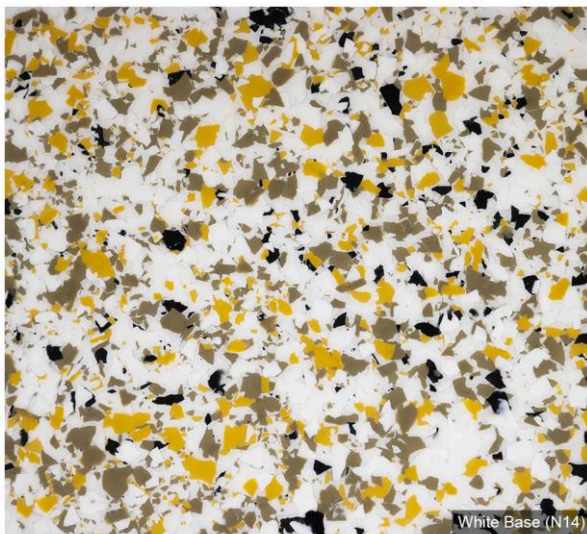

American Granite

Armidale Granite

Australian Camel

Barn Owl

Bilby

Black Opal

Bluestone

Camo White

Carbonite Grey

American Granite  
Featuring Hope

Bilby  
Featuring Jasmine

Black Opal  
Featuring Zara

White Base (N14)

**Emu**  
Featuring Lucy

Light Grey Base (N35)

**Salt & Pepper**  
Featuring Molly

Fernwood White

Firefox

Firetail

Frisled Neck

Great Outback

Great White

Hammerhead

Ironstone

Kangaroo

Kookaburra

Moonlight

Moroccan Tan

New Gaol

Penguin

Platypus

Rainforest