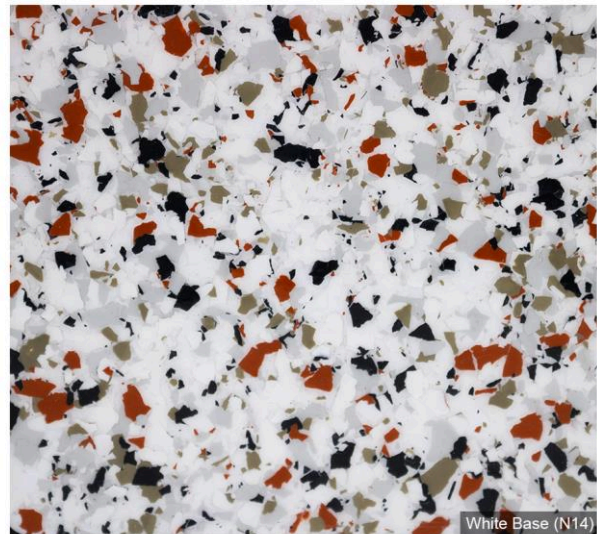

American Granite

Armidale Granite

Australian Camel

Barn Owl

Bilby

Black Opal

Bluestone

Camo White

White Base (N14)

**Wedgetail**  
Featuring Coco

White Base (N14)

**White Smoke**  
Featuring Destiny

White Base (N14)

**Wild Bear**  
Featuring Snowflake

Merino Base (Y56)

**Crocodile**

Daintree Forest

Davy Snow

Denim Light

Desert Stone

Didgeridoo

Dingo

Emu

Espresso

Fernwood White

Firefox

Firetail

Frisled Neck

Great Outback

Great White

Hammerhead

Ironstone