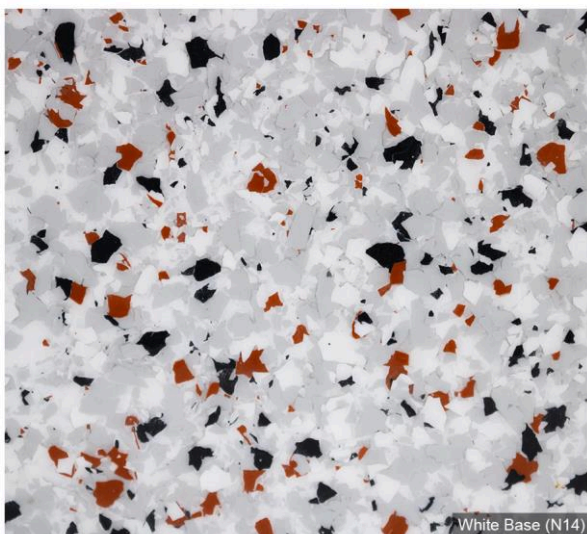

American Granite

Armidale Granite

Australian Camel

Barn Owl

Bilby

Black Opal

Bluestone

Camo White

White Base (N14)

**Wedgetail**  
Featuring Coco

White Base (N14)

**White Smoke**  
Featuring Destiny

White Base (N14)

**Wild Bear**  
Featuring Snowflake

Merino Base (Y56)

**Crocodile**

Daintree Forest

Davy Snow

Denim Light

Desert Stone

Didgeridoo

Dingo

Emu

Espresso

Fernwood White

Firefox

Firetail

Frisled Neck

Great Outback

Great White

Hammerhead

Ironstone