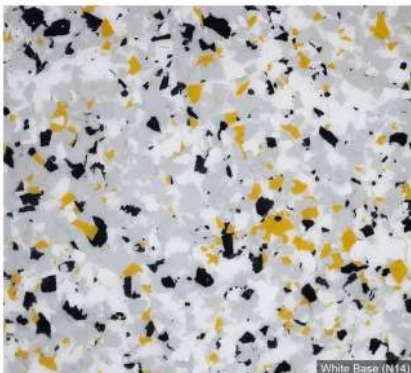

Standard Flake Range — Moreton Bay Colour Library

Multi-coat install system · Standard, Premium Silver & Premium Gold specifications · 54 flake blends

American Granite

American Granite
Featuring Hope

Armidale Granite

Australian Camel

Barn Owl

Bilby

Standard Flake Range — Moreton Bay Colour Library

Multi-coat install system · Standard, Premium Silver & Premium Gold specifications · 54 flake blends

Standard Flake Range — Moreton Bay Colour Library

Multi-coat install system · Standard, Premium Silver & Premium Gold specifications · 54 flake blends

Crocodile

Daintree Forest

Davy Snow

Denim Light

Desert Stone

Didgeridoo

Standard Flake Range — Moreton Bay Colour Library

Multi-coat install system · Standard, Premium Silver & Premium Gold specifications · 54 flake blends

White Base (N14)
Firetail

White Base (N14)
Frisled Neck

White Base (N14)
Great Outback

White Base (N14)
Great White