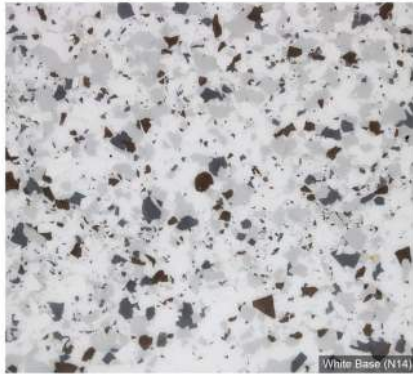

Multi-coat install system · Standard, Premium Silver & Premium Gold specifications · 54 flake blends

Crocodile

Daintree Forest

Davy Snow

Denim Light

Desert Stone

Didgeridoo

Standard Flake Range — Moreton Bay Colour Library

White Base (N14)
Hammerhead

White Base (N14)
Ironstone

Standard Flake Range — Moreton Bay Colour Library

Multi-coat install system · Standard, Premium Silver & Premium Gold specifications · 54 flake blends

Kangaroo

Kookaburra

Moonlight

Moroccan Tan

New Gaol

Penguin

Standard Flake Range — Moreton Bay Colour Library

Multi-coat install system · Standard, Premium Silver & Premium Gold specifications · 54 flake blends

Platypus

Rainforest

Salt & Pepper

Salt & Pepper
Featuring Molly

Sugar Glider

Sunset

Standard Flake Range — Moreton Bay Colour Library

Multi-coat install system · Standard, Premium Silver & Premium Gold specifications · 54 flake blends