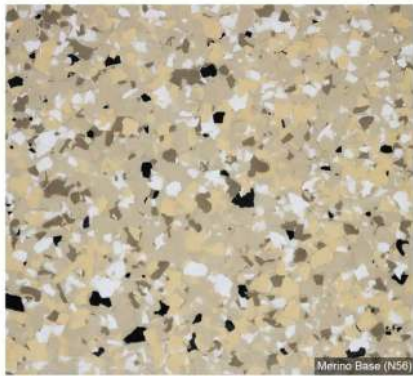

Multi-coat install system · Standard, Premium Silver & Premium Gold specifications · 54 flake blends

Crocodile

Daintree Forest

Davy Snow

Denim Light

Desert Stone

Didgeridoo

Standard Flake Range — Moreton Bay Colour Library

Kangaroo

Kookaburra

Moonlight

Moroccan Tan

New Gaol

Penguin

Standard Flake Range — Moreton Bay Colour Library

Multi-coat install system · Standard, Premium Silver & Premium Gold specifications · 54 flake blends

Platypus

Rainforest

Salt & Pepper

Salt & Pepper
Featuring Molly

Sugar Glider

Sunset

Standard Flake Range — Moreton Bay Colour Library

Multi-coat install system · Standard, Premium Silver & Premium Gold specifications · 54 flake blends

Swordfish

Tangerine Crush

Thurra Dune

Umber

Volcano Ash

Wedgetail

Standard Flake Range — Moreton Bay Colour Library

Multi-coat install system · Standard, Premium Silver & Premium Gold specifications · 54 flake blends