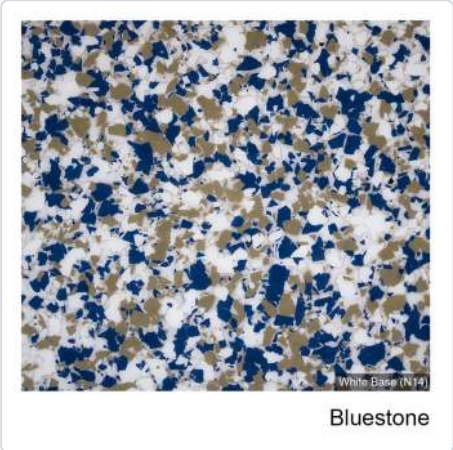

Standard Flake Range — Moreton Bay Colour Library

Multi-coat install system · Standard, Premium Silver & Premium Gold specifications · 54 flake blends

American Granite

American Granite
Featuring Hope

Armidale Granite

Australian Camel

Barn Owl

Bilby

Standard Flake Range — Moreton Bay Colour Library

Multi-coat install system · Standard, Premium Silver & Premium Gold specifications · 54 flake blends

Standard Flake Range — Moreton Bay Colour Library

Multi-coat install system · Standard, Premium Silver & Premium Gold specifications · 54 flake blends

Crocodile

Daintree Forest

Davy Snow

Denim Light

Desert Stone

Didgeridoo

Standard Flake Range — Moreton Bay Colour Library

Multi-coat install system · Standard, Premium Silver & Premium Gold specifications · 54 flake blends

Dingo

Emu

Emu
Featuring Lucy

Espresso

Fernwood White

Firefox

Standard Flake Range — Moreton Bay Colour Library