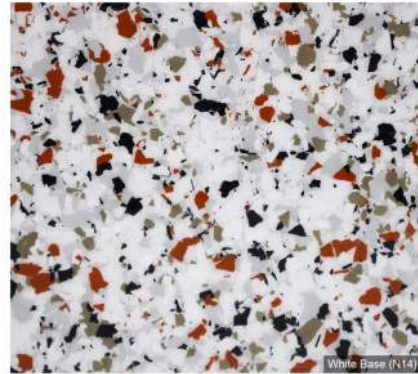

Multi-coat install system · Standard, Premium Silver & Premium Gold specifications · 54 flake blends

Crocodile

Daintree Forest

Davy Snow

Denim Light

Desert Stone

Didgeridoo

Standard Flake Range — Moreton Bay Colour Library

Multi-coat install system · Standard, Premium Silver & Premium Gold specifications · 54 flake blends

Dingo

Emu

Emu
Featuring Lucy

Espresso

Fernwood White

Firefox

Standard Flake Range — Moreton Bay Colour Library

Multi-coat install system · Standard, Premium Silver & Premium Gold specifications · 54 flake blends

White Base (N14)
Firetail

White Base (N14)
Frisled Neck

White Base (N14)
Great Outback

White Base (N14)
Great White

White Base (N14)
Hammerhead

White Base (N14)
Ironstone

Standard Flake Range — Moreton Bay Colour Library

Multi-coat install system · Standard, Premium Silver & Premium Gold specifications · 54 flake blends