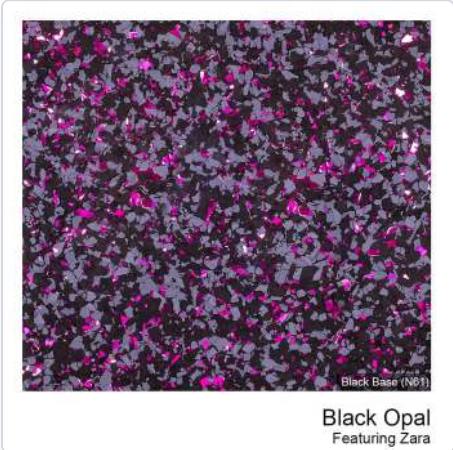

Standard Flake Range — Moreton Bay Colour Library

Multi-coat install system · Standard, Premium Silver & Premium Gold specifications · 54 flake blends

American Granite

American Granite
Featuring Hope

Armidale Granite

Australian Camel

Barn Owl

Bilby

Standard Flake Range — Moreton Bay Colour Library

Multi-coat install system · Standard, Premium Silver & Premium Gold specifications · 54 flake blends

Standard Flake Range — Moreton Bay Colour Library

Multi-coat install system · Standard, Premium Silver & Premium Gold specifications · 54 flake blends

Crocodile

Daintree Forest

Davy Snow

Denim Light

Desert Stone

Didgeridoo

Standard Flake Range — Moreton Bay Colour Library

Multi-coat install system · Standard, Premium Silver & Premium Gold specifications · 54 flake blends

Dingo

Emu

Emu
Featuring Lucy

Espresso

Fernwood White

Firefox

Standard Flake Range — Moreton Bay Colour Library