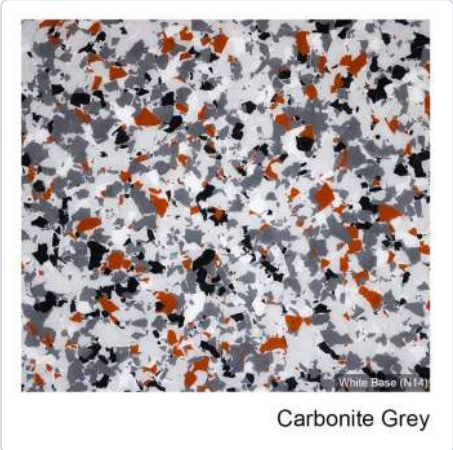

Standard Flake Range — Moreton Bay Colour Library

Multi-coat install system · Standard, Premium Silver & Premium Gold specifications · 54 flake blends

American Granite

American Granite
Featuring Hope

Armidale Granite

Australian Camel

Barn Owl

Bilby

Standard Flake Range — Moreton Bay Colour Library

Multi-coat install system · Standard, Premium Silver & Premium Gold specifications · 54 flake blends

Standard Flake Range — Moreton Bay Colour Library

Multi-coat install system · Standard, Premium Silver & Premium Gold specifications · 54 flake blends

Crocodile

Daintree Forest

Davy Snow

Denim Light

Desert Stone

Didgeridoo

Standard Flake Range — Moreton Bay Colour Library

Multi-coat install system · Standard, Premium Silver & Premium Gold specifications · 54 flake blends

Dingo

Emu

Emu
Featuring Lucy

Espresso

Fernwood White

Firefox

Standard Flake Range — Moreton Bay Colour Library